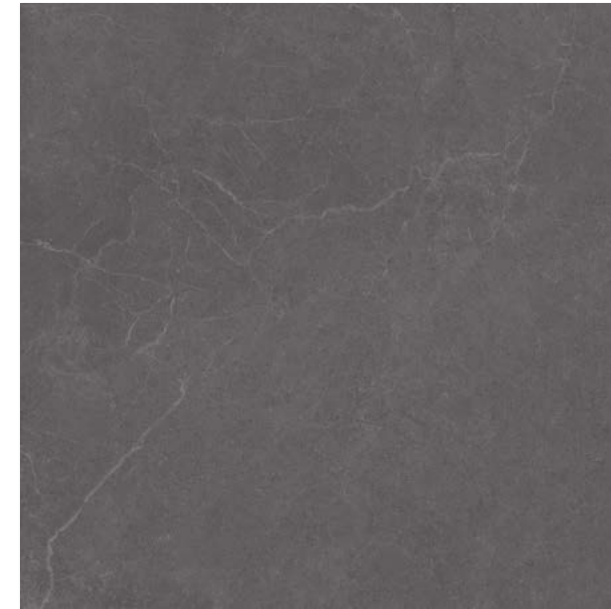

STORM CLOUD

STORM WHITE
120x120 cm/48"x48" RC

STORM CLOUD
75x150 cm/30"x60" RC