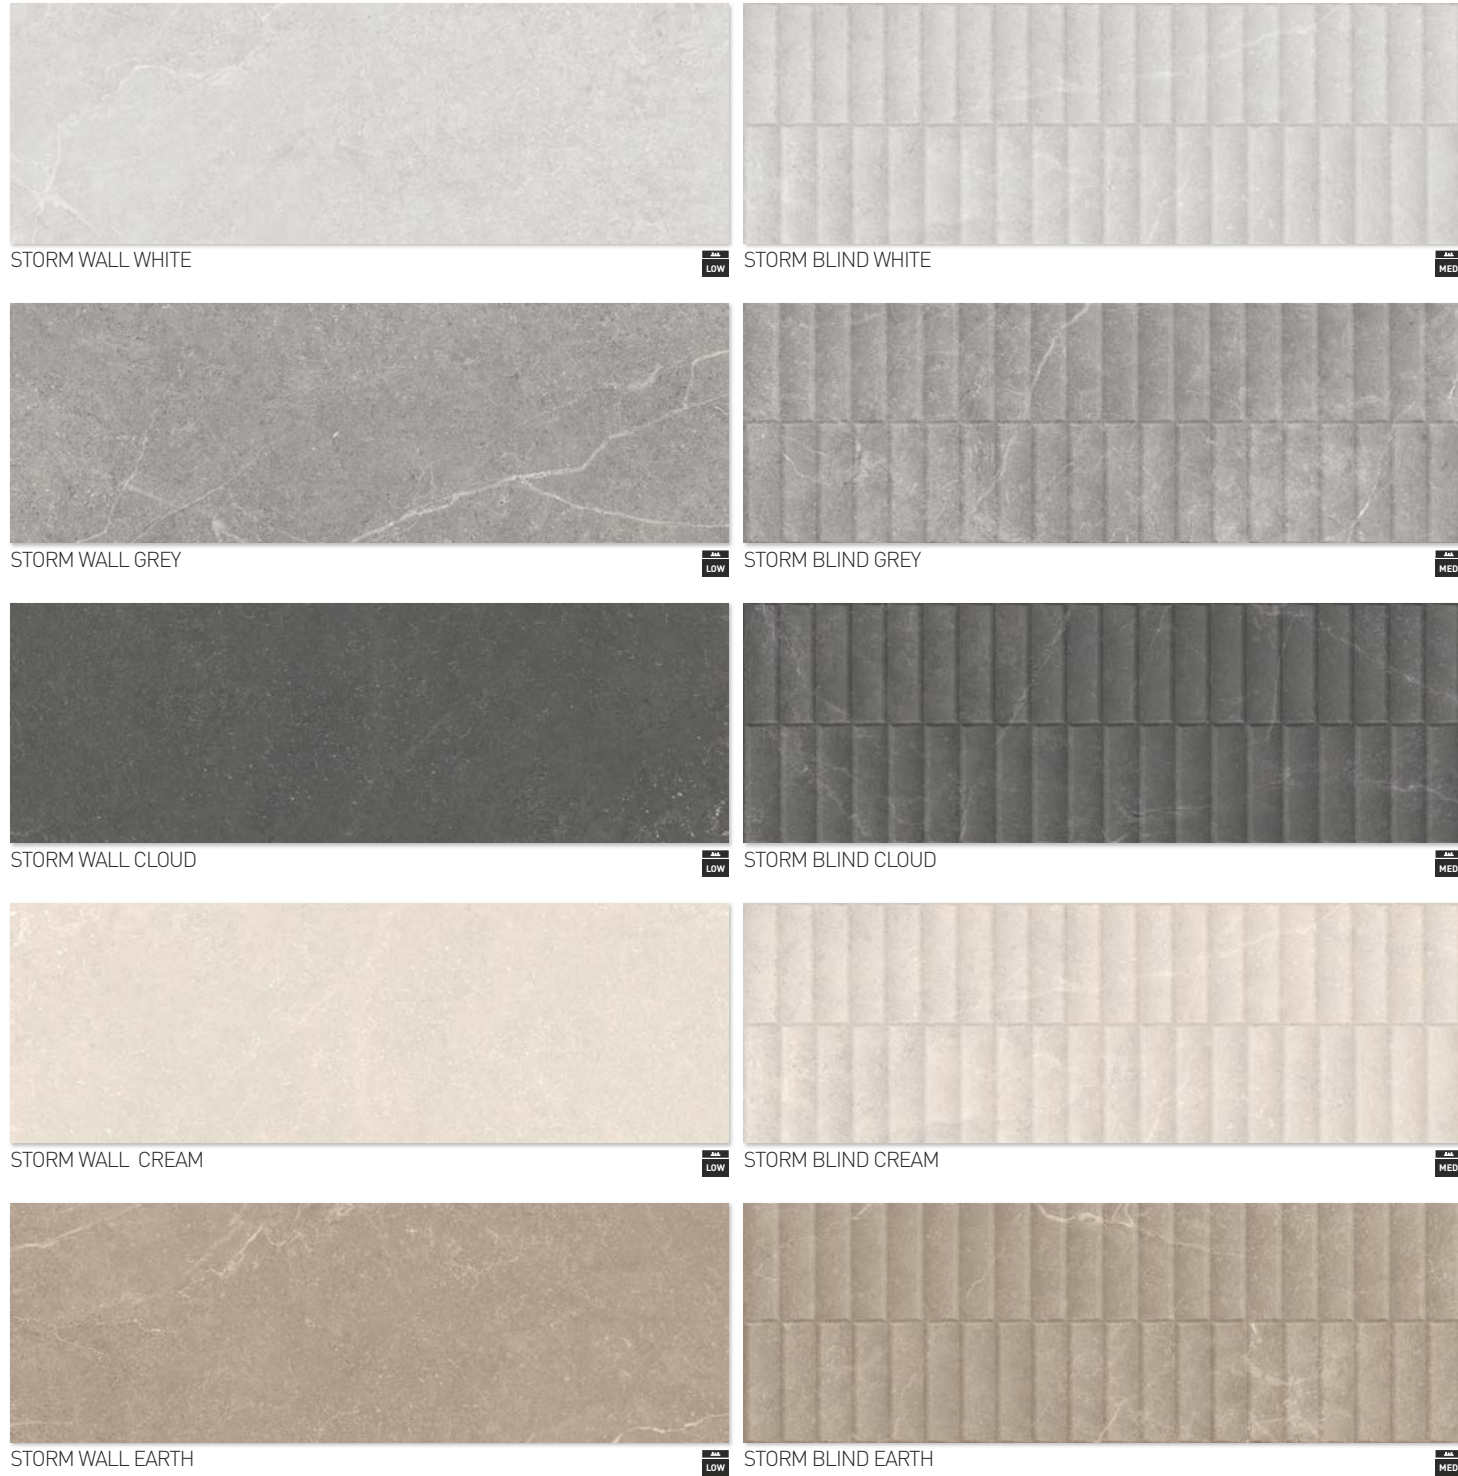

STORM

WALL TILE + WHITE BODY + RECTIFIED + MATT
 AZULEJO + PASTA BLANCA + RECTIFICADO + MATE
 40x120 cm/16"x48"

View online
 Ver online

Stone / Piedras

COLOURS: / COLORES:

25x75 cm
10"x30"

40x120 cm
16"x48"