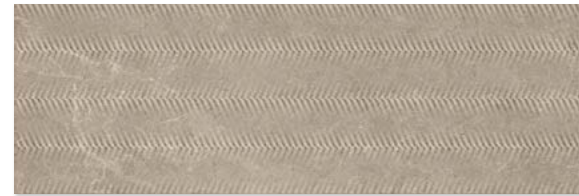

STORM BLOCK CLOUD

STORM WALL CREAM

STORM BLOCK CREAM

STORM WALL EARTH

STORM BLOCK EARTH

25x75 cm
10"x30"

40x120 cm
16"x48"

AVAILABLE FORMATS: / FORMATOS DISPONIBLES: